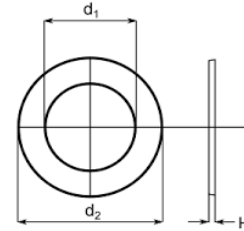

Red Fibre Washers

Red Fibre Washers		
	Metric	
d1	d2	H
M2.5	6.5	0.5
M3	7	0.5
M4	9	0.8
M5	10	0.8
M6	12.5	0.8
M8	17	1.5
M10	21	1.5
M16	30	1.5
M20	30.5	1.5

Other Sizes Are Available But Would Be Subject To A Minimum Order Quantity